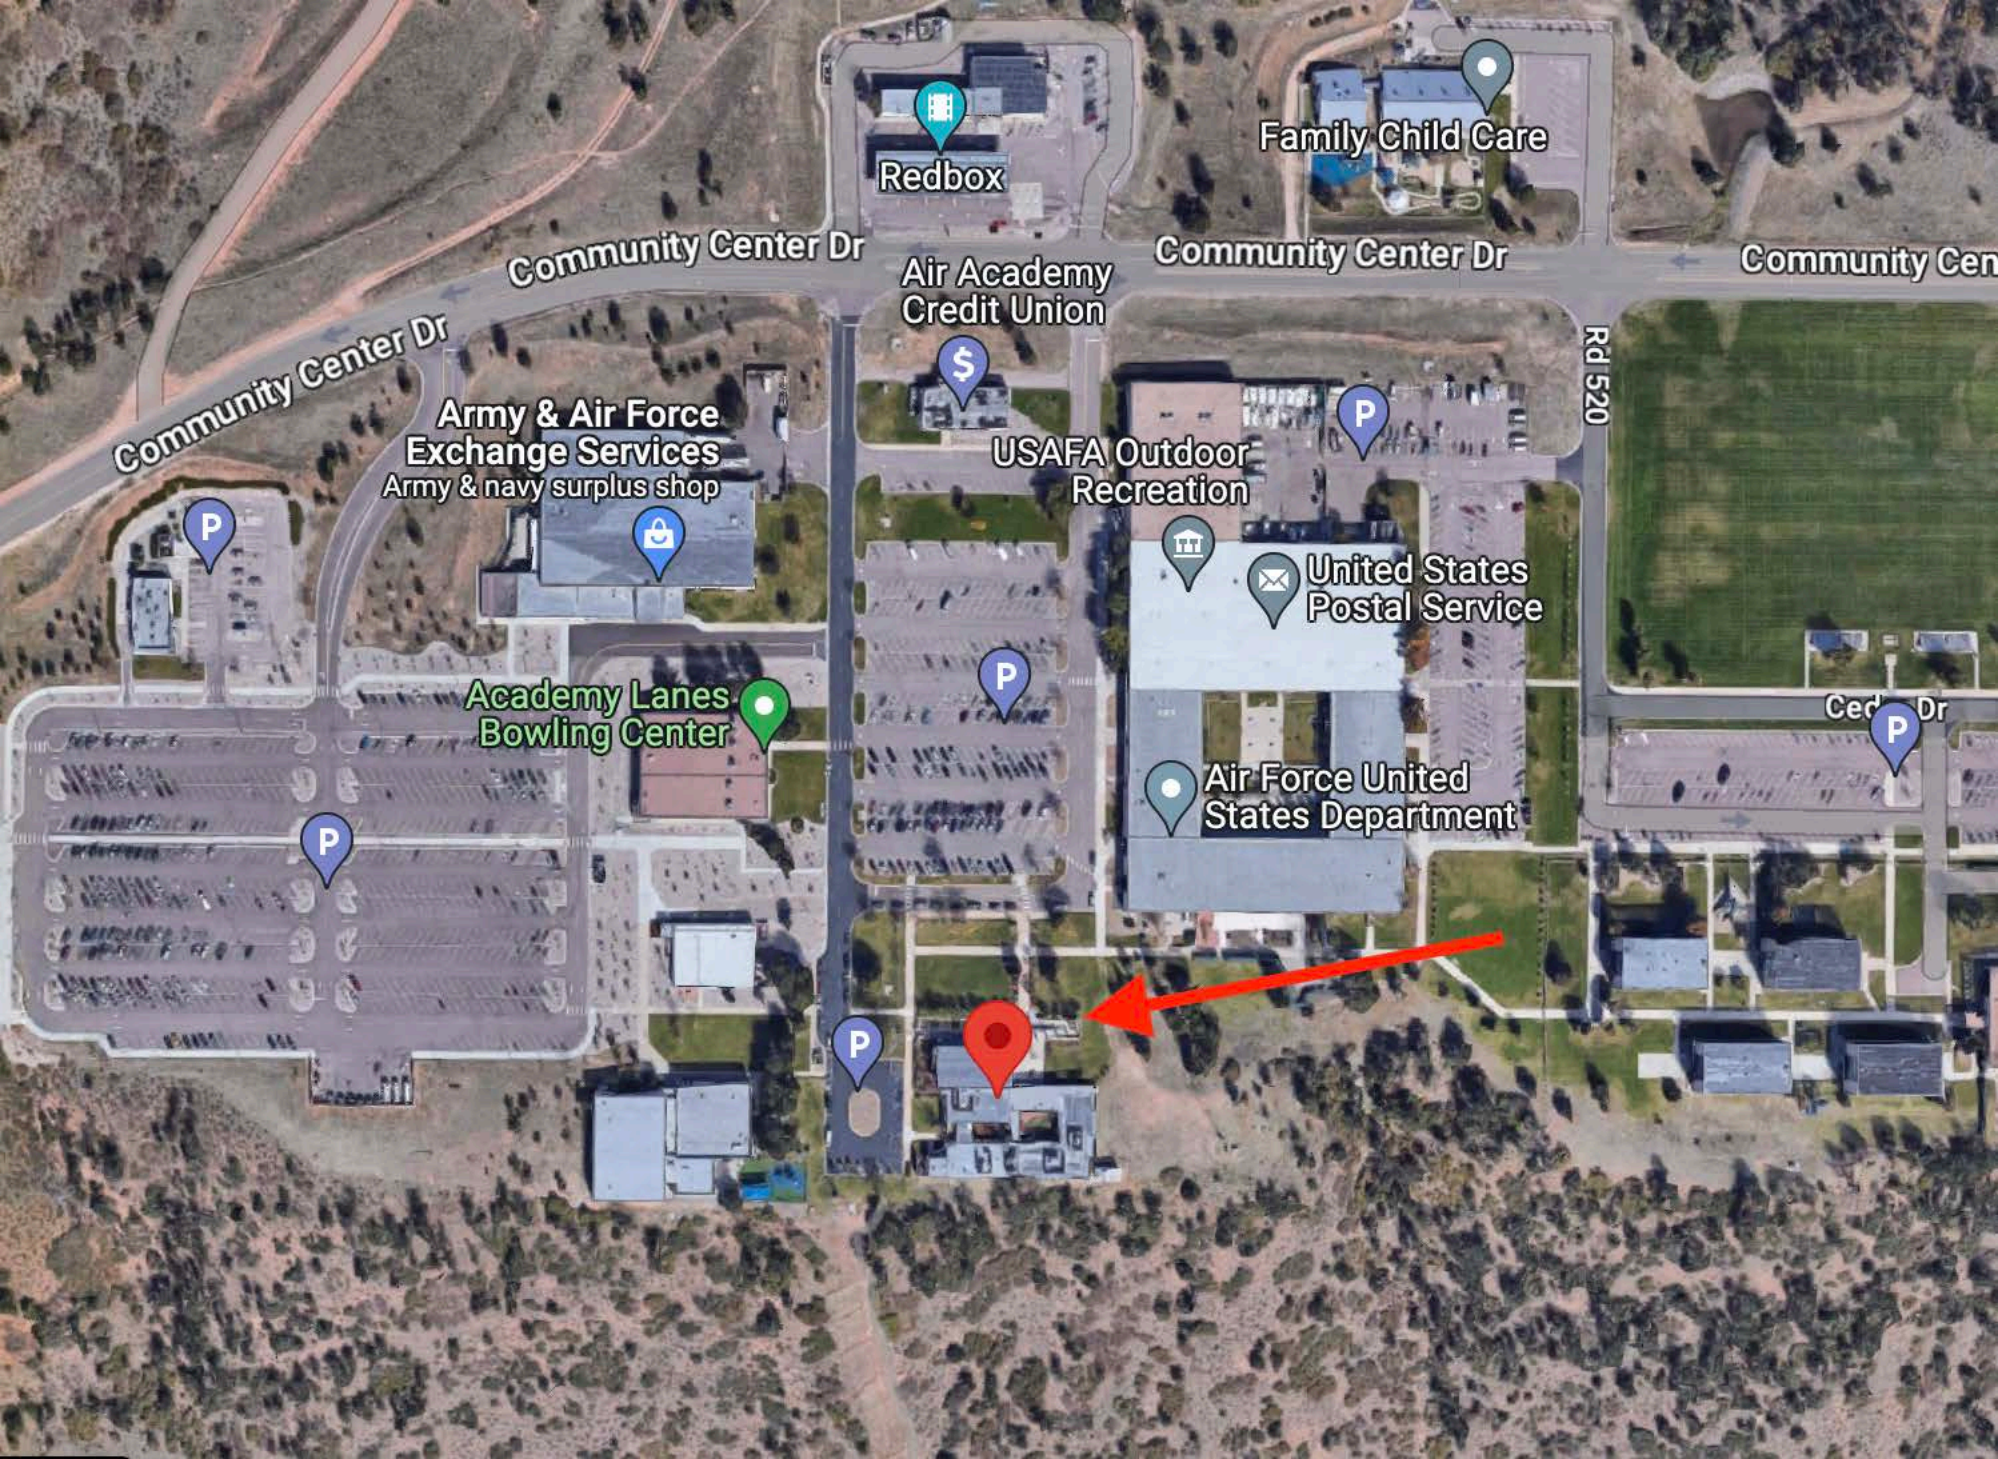

Stanley Canyon Reservoir Trailhead

Pine Dr

Army & Air Force Exchange Services

Air Force Academy Commissary

5134 Cathedral Drive

Community Center Dr

Air Force Academy Fitness and Sports Center

Pine Dr

Pine Dr

11 min
5.1 miles

Stadium Blvd

S Gate Blvd

S Gate Blvd

Davis Airfield

USAFA Solar Power Plant

South Gate

Cracker E Old Country

Hummingbird/H2O Tank Trail Intersection

Blodgett Open Space

W Woodmen Rd

W Woodmen Rd

Google

Redbox

Family Child Care